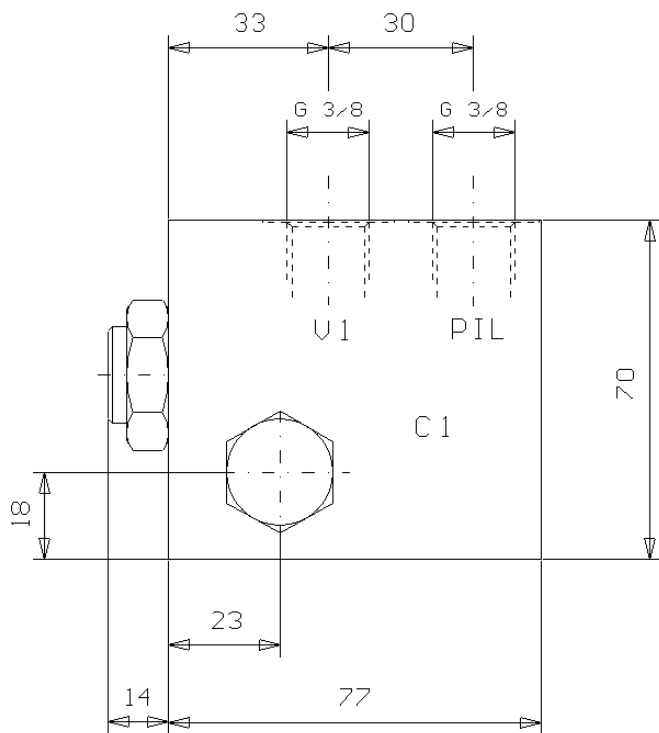

VALVOLA DI BLOCCO SEMPLICE EFFETTO FLANGIABILE

PILOT OPERATED CHECK VALVES, INTERNAL PILOT, OPERATED TYPE, SINGLE ACTING, FACE MOUNTING

Tipo/Type:

VBP/C40/FL 38

1

11.00

Pressione - Pressure Δp (Bar)

Portata - Flow Q (l/min)

Rapp. Pilot.
3.4:1

Press. apert. (Bar)
2.5

Portata max. (l/min)
40

Press. max. (Bar)
250