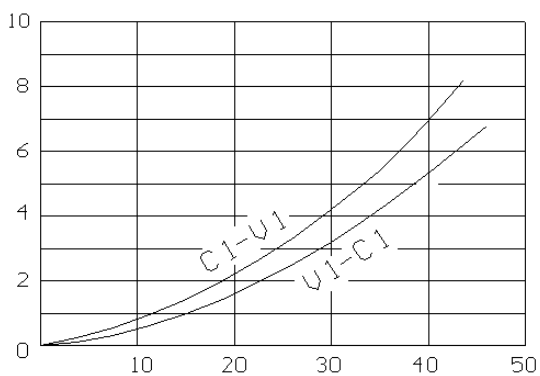

VALVOLA DI BLOCCO SEMPLICE EFFETTO FLANGIABILE

PILOT OPERATED CHECK VALVES, INTERNAL PILOT, OPERATED TYPE, SINGLE ACTING, FACE MOUNTING

Tipo/Type:

VBP/C40/FL 38

1

11.00

Pressione - Pressure Δp (Bar)

Portata - Flow Q (l/min)