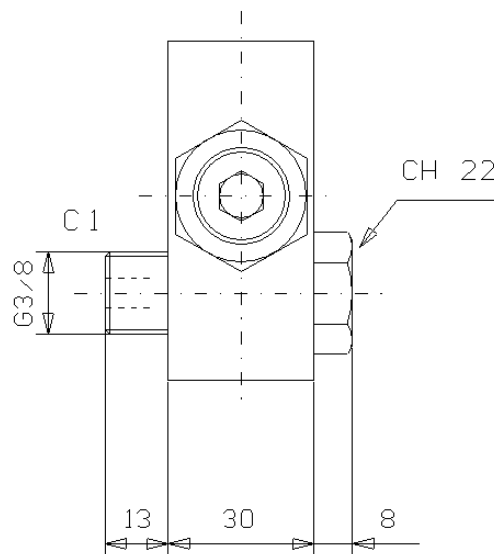

VALVOLA DI BLOCCO SEMPLICE EFFETTO FLANGIABILE

PILOT OPERATED CHECK VALVES, INTERNAL PILOT, OPERATED TYPE, SINGLE ACTING, FACE MOUNTING

Tipo/Type:

VBP/C40/FL 38

1

11.00

Pressione - Pressure Δp (Bar)

Portata - Flow Q (l/min)

Rapp. Pilot.
3.4:1

Press. apert. (Bar)
2.5

Portata max. (l/min)
40

Press. max. (Bar)
250