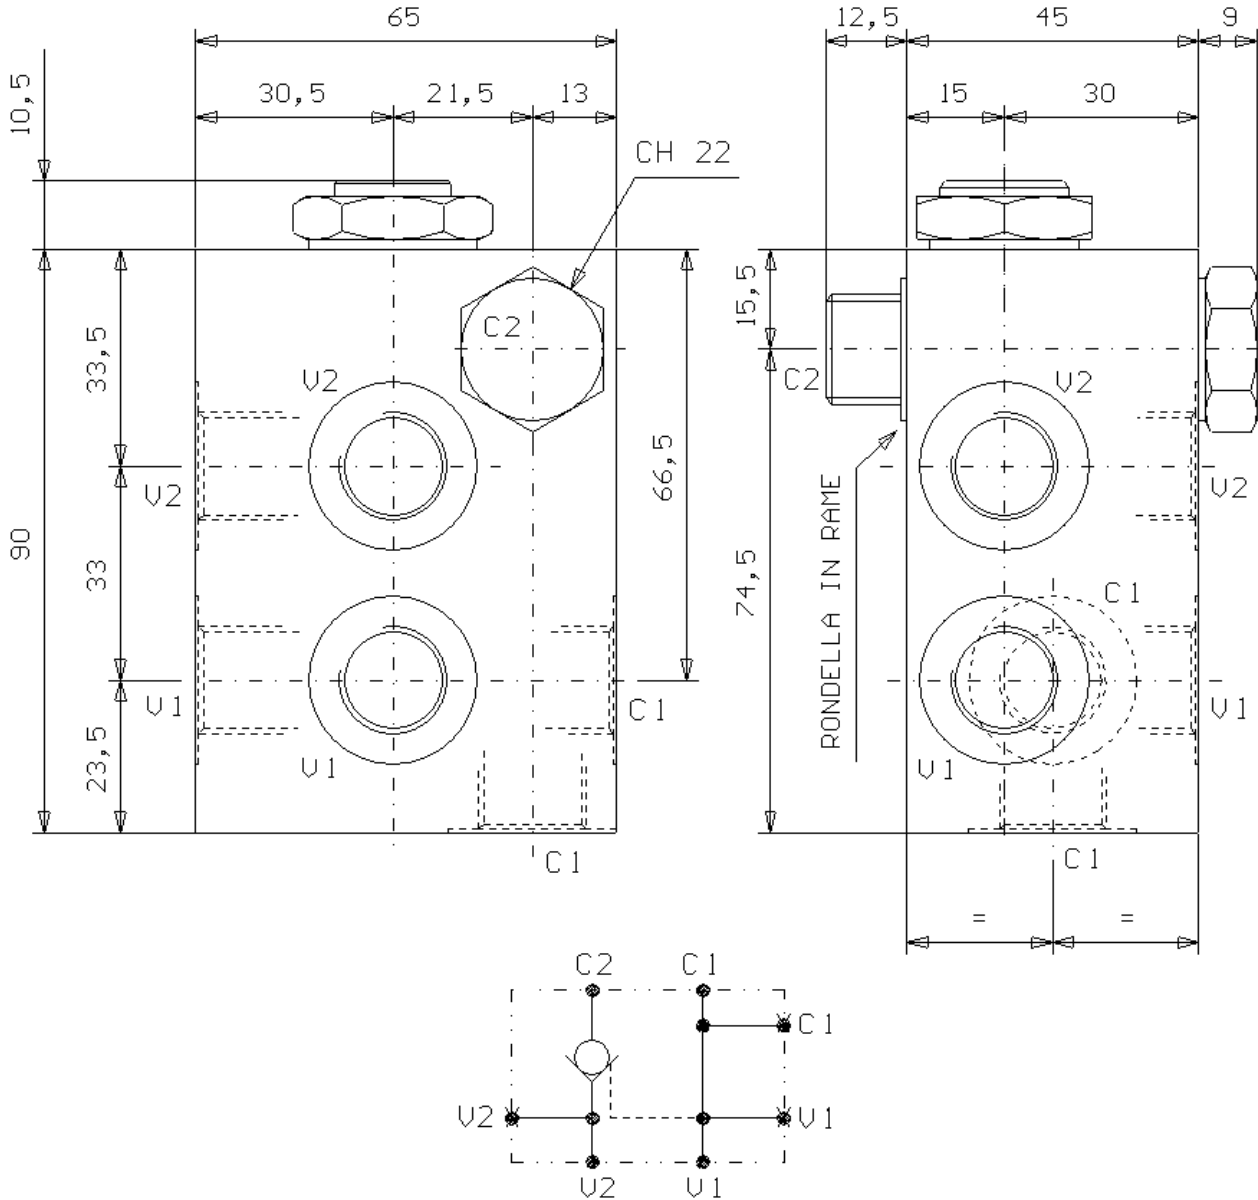

VALVOLA DI BLOCCO SEMPLICE EFFETTO FLANGIABILE

PILOT OPERATED CHECK VALVES,INTERNAL PILOT,OPERATED TYPE,SINGLE ACTING, FACE MOUNTING

Tipo/Type:

VBP/C40/FL/LN 38

1

11.10

Rapp. Pilot.
3.4:1

MOLLE / SPRINGS
Inizio apertura Cracking pressure
6 bar

ATTACCHI / PORTS	
U1 - U2	G 3/8
C1 - C2	

Portata max. (l/min)
40

Press. max. (Bar)
350