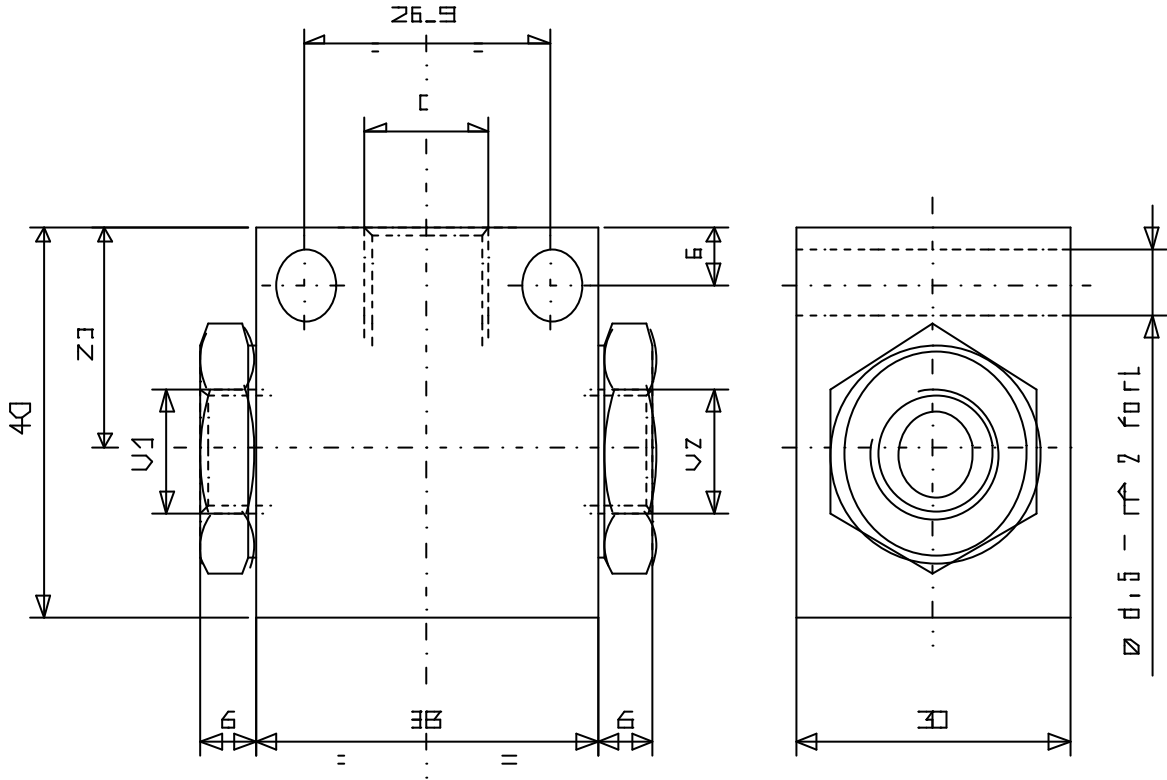

VALVOLA SELETRICE

SHUTTLE VALVES, BALL TYPE

Tipo/Type:

SVBT/OC 14

1

24.10

Attacchi V1-V2-C
G 1/4

Press. max (Bar)
350