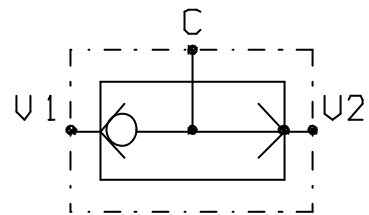

VALVOLA SELETRICE

SHUTTLE VALVES, BALL TYPE

Tipo/Type:

SVBT/OC 14

1

24.10

Attacchi V1-V2-C
G 1/4

Press. max (Bar)
350