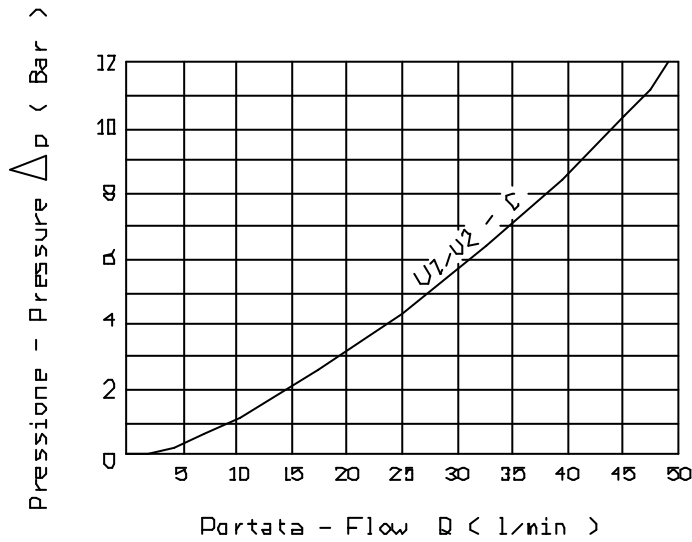

VALVOLA SELETRICE

SHUTTLE VALVES, BALL TYPE

Tipo/Type:

SVBT/OC 14

1

24.10

Attacchi V1-V2-C
G 1/4

Press. max (Bar)
350